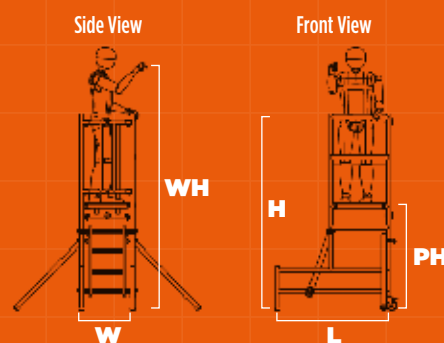

PRo PoDIUM H 2.01 x L 1.37 x W 0.65m

WORKING HEIGHT 3.0m | PLATFORM HEIGHT 1.0m

SPECIFICATION

PRo PoDIUM COMPONENTS

Item	Description	Quantity
1	Podium Mainframe	1
2	Self Closing Gates	1
3	Platform	1
4	Stabilisers	2
5	Ladder	1
6	Instruction Manual	1

TECHNICAL INFORMATION

Open Dimensions (m):	2.01 x 1.37 x 0.65
Storage Dimensions (m):	2.01 x 1.37 x 0.26
Platform Dimensions (m):	0.6 x 0.53
Platform Height (PH):	0.75, 1.0
Working Height (WH):	2.75, 3.0
Maximum Working Load (kg):	150
Weight (kg):	33