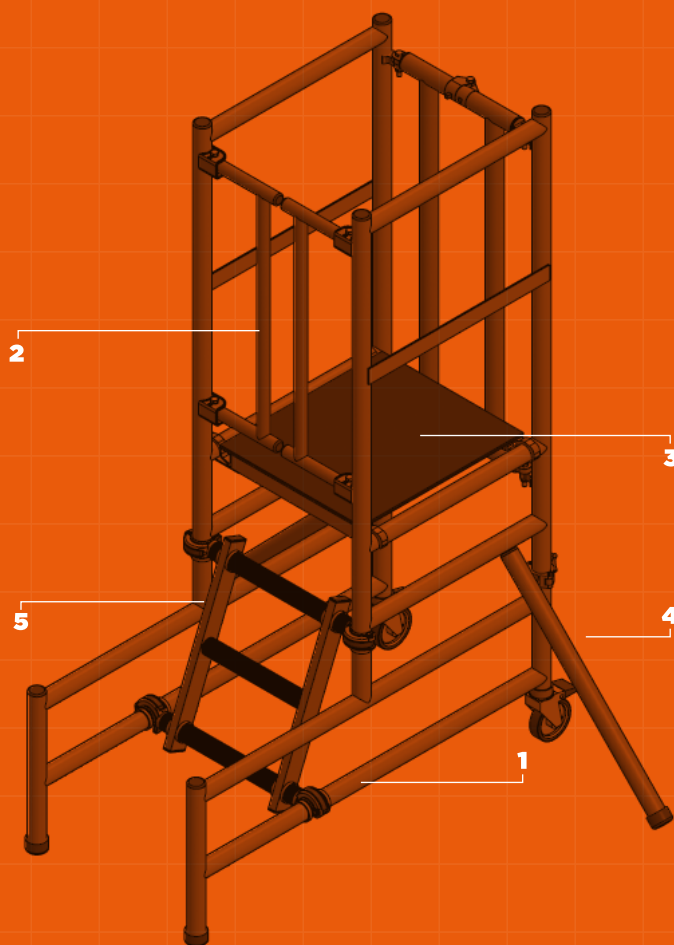

PRo PoDIUM H 2.01 x L 1.37 x W 0.65m

WORKING HEIGHT 3.0m | PLATFORM HEIGHT 1.0m

SPECIFICATION

PRo PoDIUM COMPONENTS

Item	Description	Quantity
1	Podium Mainframe	1
2	Self Closing Gates	1
3	Platform	1
4	Stabilisers	2
5	Ladder	1
6	Instruction Manual	1

TECHNICAL INFORMATION

Open Dimensions (m):	2.01 x 1.37 x 0.65
Storage Dimensions (m):	2.01 x 1.37 x 0.26
Platform Dimensions (m):	0.6 x 0.53
Platform Height (PH):	0.75, 1.0
Working Height (WH):	2.75, 3.0
Maximum Working Load (kg):	150
Weight (kg):	33