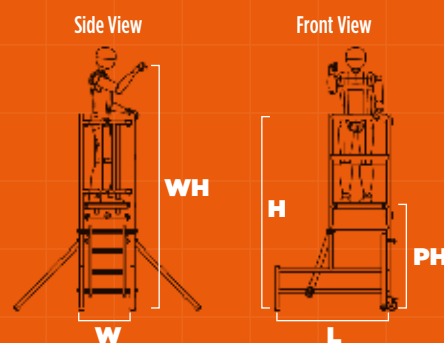

PRo PoDIUM H 2.26 x L 1.37 x W 0.65m

WORKING HEIGHT 3.25m | PLATFORM HEIGHT 1.25m

SPECIFICATION

PRo PoDIUM COMPONENTS

Item	Description	Quantity
1	Podium Mainframe	1
2	Self Closing Gates	1
3	Platform	1
4	Stabilisers	2
5	Ladder	1
6	Instruction Manual	1

TECHNICAL INFORMATION

Open Dimensions (m):	2.26 x 1.37 x 0.65
Storage Dimensions (m):	2.26 x 1.37 x 0.26
Platform Dimensions (m):	0.6 x 0.53
Platform Height (PH):	1.0, 1.25
Working Height (WH):	3.0, 3.25
Maximum Working Load (kg):	150
Weight (kg):	35