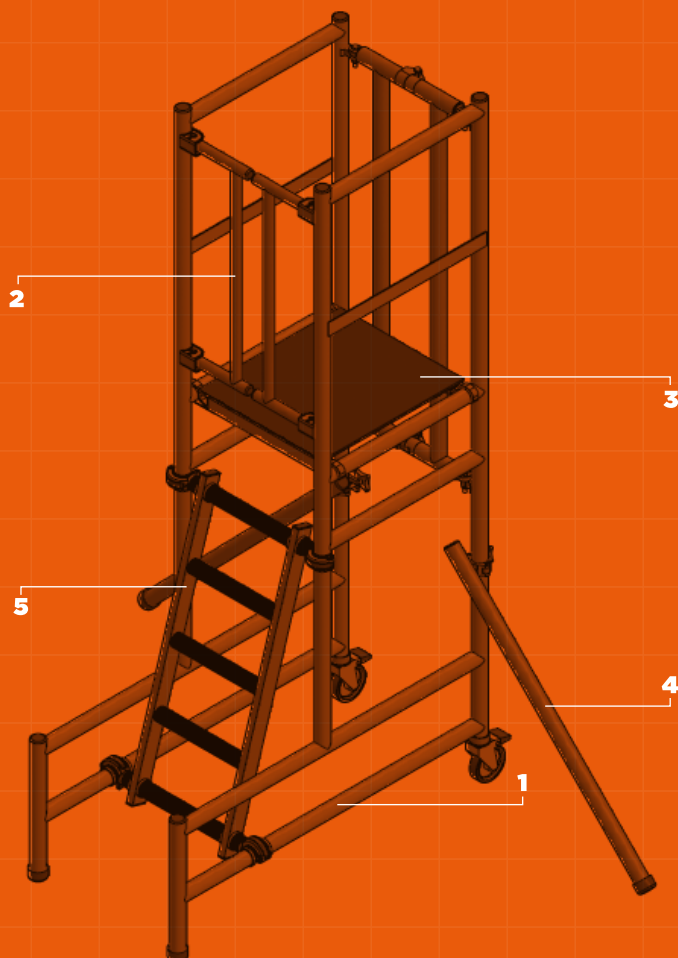

# PRo PoDIUM H 2.51 x L 1.37 x W 0.65m

WORKING HEIGHT 3.5m | PLATFORM HEIGHT 1.5m

## PRo PoDIUM COMPONENTS

Item	Description	Quantity
1	Podium Mainframe	1
2	Self Closing Gates	1
3	Platform	1
4	Stabilisers	2
5	Ladder	1
6	Instruction Manual	1

## TECHNICAL INFORMATION

Open Dimensions (m):	2.51 x 1.37 x 0.65
Storage Dimensions (m):	2.51 x 1.37 x 0.26
Platform Dimensions (m):	0.6 x 0.53
Platform Height (PH):	1.25, 1.5
Working Height (WH):	3.25, 3.5
Maximum Working Load (kg):	150
Weight (kg):	40

All dimensions in metres.