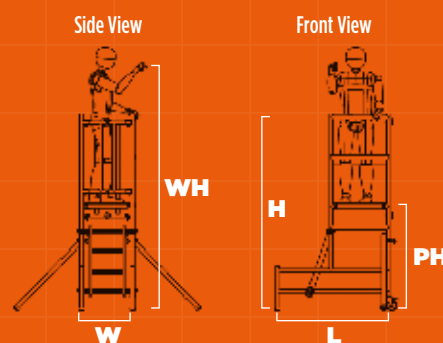

# PRo PoDIUM H 2.51 x L 1.37 x W 0.65m

WORKING HEIGHT 3.5m | PLATFORM HEIGHT 1.5m

## PRo PoDIUM COMPONENTS

Item	Description	Quantity
1	Podium Mainframe	1
2	Self Closing Gates	1
3	Platform	1
4	Stabilisers	2
5	Ladder	1
6	Instruction Manual	1

## TECHNICAL INFORMATION

Open Dimensions (m):	2.51 x 1.37 x 0.65
Storage Dimensions (m):	2.51 x 1.37 x 0.26
Platform Dimensions (m):	0.6 x 0.53
Platform Height (PH):	1.25, 1.5
Working Height (WH):	3.25, 3.5
Maximum Working Load (kg):	150
Weight (kg):	40

All dimensions in metres.