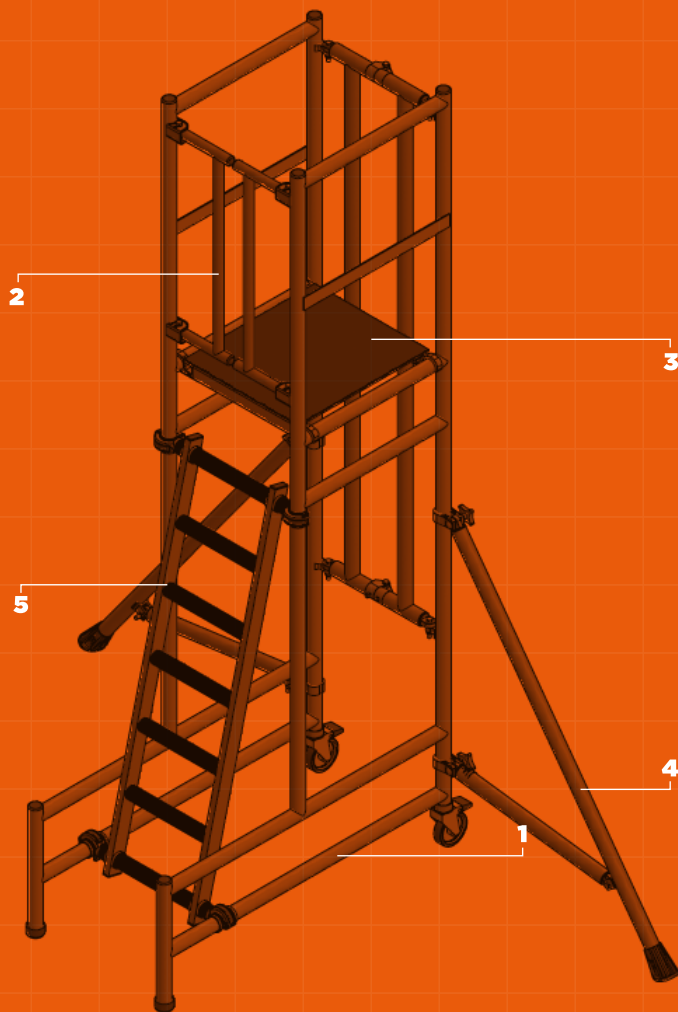

PRo PoDIUM H 3.01 x L 1.37 x W 0.65m

WORKING HEIGHT 4.0m | PLATFORM HEIGHT 2.0m

SPECIFICATION

PRo PoDIUM COMPONENTS

Item	Description	Quantity
1	Podium Mainframe	1
2	Self Closing Gates	1
3	Platform	1
4	Stabilisers	2
5	Ladder	1
6	Instruction Manual	1

TECHNICAL INFORMATION

Open Dimensions (m):	3.01 x 1.37 x 0.65
Storage Dimensions (m):	3.01 x 1.37 x 0.26
Platform Dimensions (m):	0.6 x 0.53
Platform Height (PH):	1.75, 2.0
Working Height (WH):	3.75, 4.0
Maximum Working Load (kg):	150
Weight (kg):	48