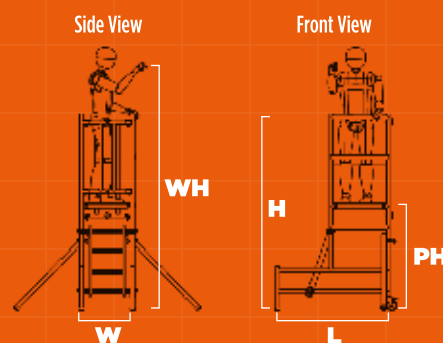

PRo PoDIUM H 3.01 x L 1.37 x W 0.65m

WORKING HEIGHT 4.0m | PLATFORM HEIGHT 2.0m

SPECIFICATION

PRo PoDIUM COMPONENTS

Item	Description	Quantity
1	Podium Mainframe	1
2	Self Closing Gates	1
3	Platform	1
4	Stabilisers	2
5	Ladder	1
6	Instruction Manual	1

TECHNICAL INFORMATION

Open Dimensions (m):	3.01 x 1.37 x 0.65
Storage Dimensions (m):	3.01 x 1.37 x 0.26
Platform Dimensions (m):	0.6 x 0.53
Platform Height (PH):	1.75, 2.0
Working Height (WH):	3.75, 4.0
Maximum Working Load (kg):	150
Weight (kg):	48