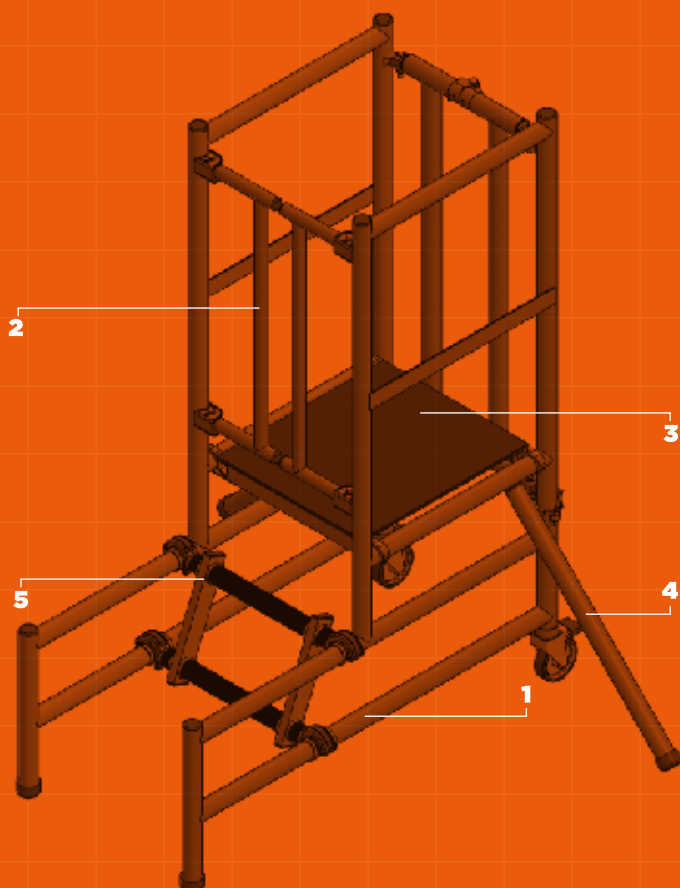

# PRo PoDIUM H 1.76 X L 1.37 x W 0.65m

WORKING HEIGHT 2.75m | PLATFORM HEIGHT 0.75m

SPECIFICATION

## PRo PoDIUM COMPONENTS

Item	Description	Quantity
1	Podium Mainframe	1
2	Self Closing Gates	1
3	Platform	1
4	Stabilisers	2
5	Ladder	1
6	Instruction Manual	1

## TECHNICAL INFORMATION

Open Dimensions (m):	1.76 x 1.37 x 0.65
Storage Dimensions (m):	1.76 x 1.37 x 0.26
Platform Dimensions (m):	0.6 x 0.53
Platform Height (PH):	0.5, 0.75
Working Height (WH):	2.5, 2.75
Maximum Working Load (kg):	150
Weight (kg):	31

All dimensions in metres.