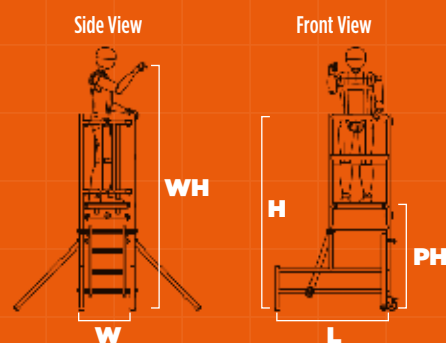

# PRo PoDIUM H 1.76 X L 1.37 x W 0.65m

WORKING HEIGHT 2.75m | PLATFORM HEIGHT 0.75m

SPECIFICATION

## PRo PoDIUM COMPONENTS

Item	Description	Quantity
1	Podium Mainframe	1
2	Self Closing Gates	1
3	Platform	1
4	Stabilisers	2
5	Ladder	1
6	Instruction Manual	1

## TECHNICAL INFORMATION

Open Dimensions (m):	1.76 x 1.37 x 0.65
Storage Dimensions (m):	1.76 x 1.37 x 0.26
Platform Dimensions (m):	0.6 x 0.53
Platform Height (PH):	0.5, 0.75
Working Height (WH):	2.5, 2.75
Maximum Working Load (kg):	150
Weight (kg):	31

All dimensions in metres.