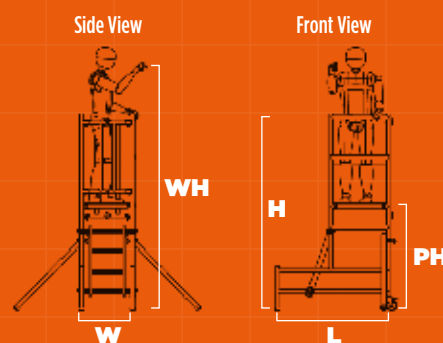

# PRo PoDIUM H 2.76 x L 1.37 x W 0.65m

WORKING HEIGHT 3.75m | PLATFORM HEIGHT 1.75m

## PRo PoDIUM COMPONENTS

Item	Description	Quantity
1	Podium Mainframe	1
2	Self Closing Gates	1
3	Platform	1
4	Stabilisers	2
5	Ladder	1
6	Instruction Manual	1

## TECHNICAL INFORMATION

Open Dimensions (m):	2.76 x 1.37 x 0.65
Storage Dimensions (m):	2.76 x 1.37 x 0.26
Platform Dimensions (m):	0.6 x 0.53
Platform Height (PH):	1.5, 1.75
Working Height (WH):	3.5, 3.75
Maximum Working Load (kg):	150
Weight (kg):	45

All dimensions in metres.