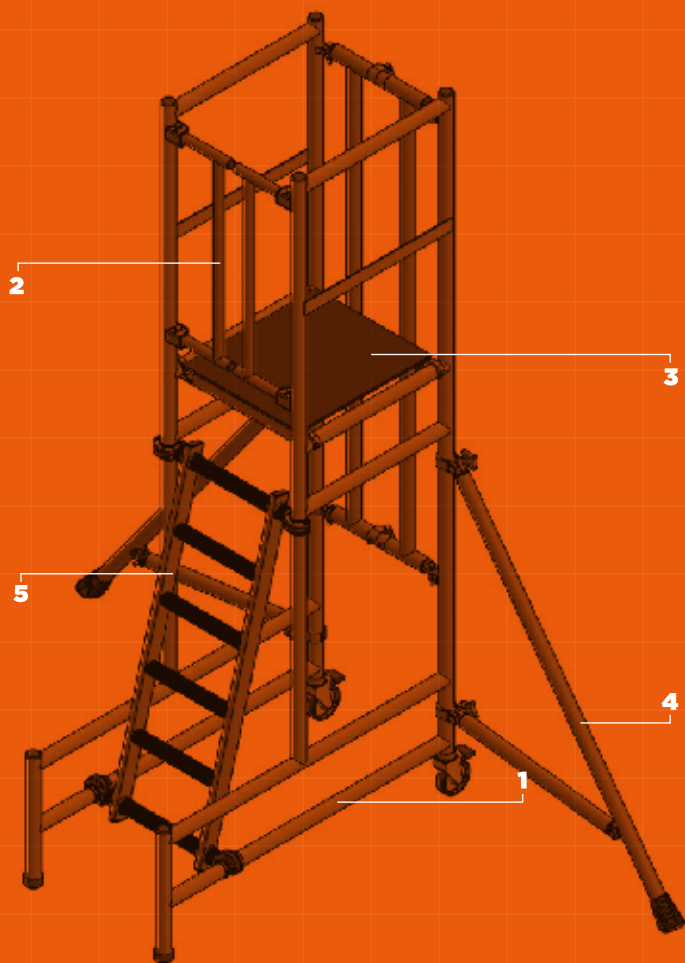

# PRo PoDIUM H 2.76 x L 1.37 x W 0.65m

WORKING HEIGHT 3.75m | PLATFORM HEIGHT 1.75m

## PRo PoDIUM COMPONENTS

Item	Description	Quantity
1	Podium Mainframe	1
2	Self Closing Gates	1
3	Platform	1
4	Stabilisers	2
5	Ladder	1
6	Instruction Manual	1

## TECHNICAL INFORMATION

Open Dimensions (m):	2.76 x 1.37 x 0.65
Storage Dimensions (m):	2.76 x 1.37 x 0.26
Platform Dimensions (m):	0.6 x 0.53
Platform Height (PH):	1.5, 1.75
Working Height (WH):	3.5, 3.75
Maximum Working Load (kg):	150
Weight (kg):	45

All dimensions in metres.