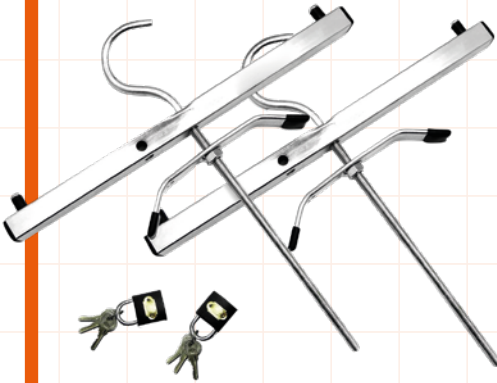

TRADE LADDER STAY

WORKING AT HEIGHT MADE EASIER

SKU: M7XS04

- + Holds top of ladder away from the wall
- + Avoids damage to guttering, tiles and window frames
- + Weight 2kg.

FITTED EASILY TO MOST EXTENSION LADDERS

ROOF RACK LADDER CLAMPS

SAFE & SECURE TRANSPORTATION

SKU: M7XR02

- + Frees up room inside the vehicle
- + Reduces the risk of theft
- + Fits ladder sections up to 380mm wide - offers approx 270mm of adjustment with the threaded hook
- + Supplied in pairs with padlocks
- + Weight 2kg per pair.

LADDER HANDY™

A VERSATILE HOOK FOR PRO OR HOME USE

SKU: M7XLADDH

- + Unique V Grip system - no movement or twisting. Remains rigid while attached to the ladder
- + Tested to 12KG for safe working loads
- + Allows users to keep 3 points of contact to the ladder
- + Also available as a Step Handy SKU: M7XSTEPDH.