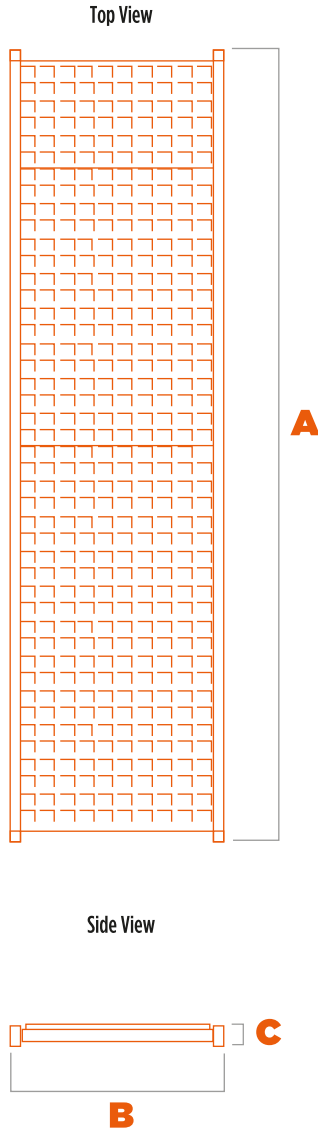

AVAILABLE
UP TO
7.1m

**WHY LFI?
MY WORK.
MY SAFETY.
MY LADDER.**

STAGING BOARDS

BS 2037
Licence No.
KM10802

450MM WIDE

Product SKU	A Length	B Width	C Depth	Weight (Kg)
C6LS08	2.44 (8ft)	0.45	0.07	13
C6LS10	3.05 (10ft)	0.45	0.07	16
C6LS12	3.65 (12ft)	0.45	0.07	19
C6LS14	4.20 (14ft)	0.45	0.07	21
C6LS16	4.80 (16ft)	0.45	0.10	29
C6LS18	5.40 (18ft)	0.45	0.10	33
C6LS20	5.95 (20ft)	0.45	0.10	37
C6LS22	6.55 (22ft)	0.45	0.10	41
C6LS24	7.10 (24ft)	0.45	0.10	45

600MM WIDE

Product SKU	A Length	B Width	C Depth	Weight (kg)
C4LS08	2.44 (8ft)	0.60	0.07	18
C4LS10	3.05 (10ft)	0.60	0.07	21
C4LS12	3.65 (12ft)	0.60	0.07	24
C4LS14	4.20 (14ft)	0.60	0.07	27
C4LS16	4.80 (16ft)	0.60	0.10	37
C4LS18	5.40 (18ft)	0.60	0.10	42
C4LS20	5.95 (20ft)	0.60	0.10	47
C4LS22	6.55 (22ft)	0.60	0.10	52
C4LS24	7.10 (24ft)	0.60	0.10	57