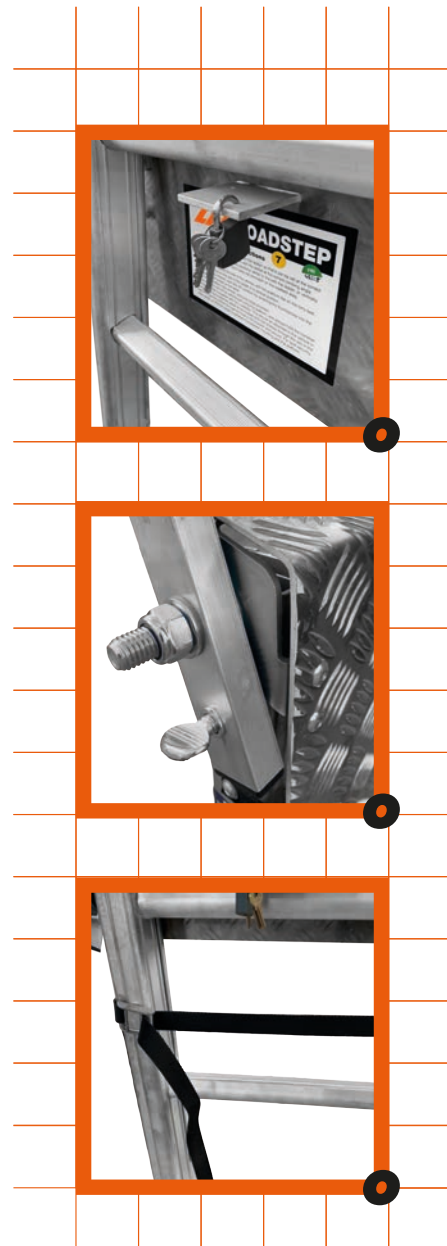

#KEEP YOU CLIMBING.

britishladders.co.uk