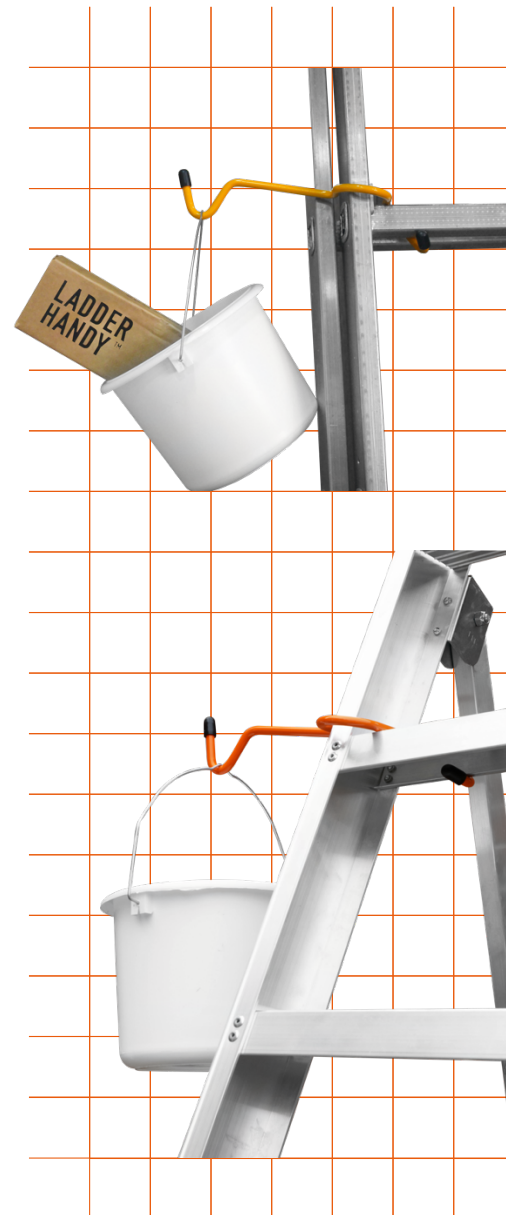

**#KEEP YOU
CLIMBING.**

britishladders.co.uk