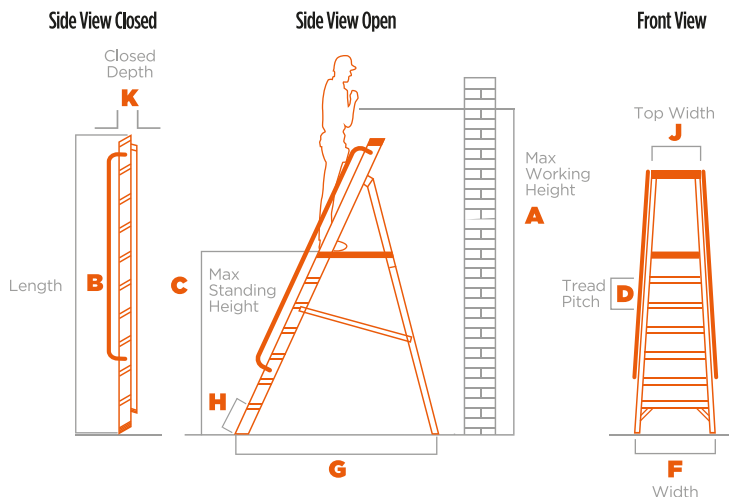

PLATFORM STEPLADDERS

T&RGETMARK Certified Licence No. TM1002 PLATFORM

PLATFORM STEPLADDERS

Product SKU	No. of Treads***	A Max Working Height**	B x F Length x Width	C Max Standing Height*	G Open Depth	Weight (kg)
K3PF03HR	3	2.2	1.37 x 0.46	0.6	0.74	6.5
K3PF04HR	4	2.5	1.60 x 0.49	0.9	0.93	7.3
K3PF05HR	5	2.7	1.84 x 0.52	1.1	1.12	8.2
K3PF06HR	6	2.9	2.09 x 0.55	1.3	1.31	9.1
K3PF07HR	7	3.2	2.33 x 0.59	1.6	1.50	10.0
K3PF08HR	8	3.4	2.58 x 0.62	1.8	1.69	10.9
K3PF09HR	9	3.6	2.82 x 0.66	2.0	1.88	11.8
K3PF10HR	10	3.8	3.07 x 0.69	2.2	2.07	12.7

COMMON DIMENSIONS

D	E	H	J	K
Tread Pitch	Top Width	Bottom Horn	Top Width	Closed Depth
0.26	0.33	0.16	0.28	0.13*

*Closed depth with handrails is 0.23

All dimensions in metre. All measurements are nominal.

Have an enquiry?

Call us on 01531 820541 or email info@lfi-ladders.co.uk

britishladders.co.uk