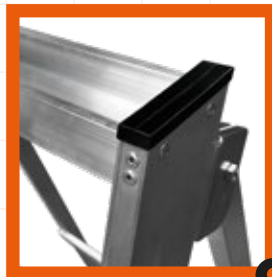

T&RGETMARK
Certified
Licence No.
TM1002
PLATFORM

EN131-PROFESSIONAL PLATFORM STEP LADDERS WITH HANDRAILS

MANUFACTURED TO THE LATEST SAFETY STANDARD...

- + Certified to EN131-Professional
- + Tested to a gruelling 50,000 cycle "climbing" durability test
- + Rated to a maximum load and duty rating of 150kgs.

HEAVY-DUTY, HARD-WEARING HIGH-QUALITY BUILD...

- + Deep 80mm serrated non-slip treads with ridge reinforcement & double riveting at each corner for maximum durability and comfort when working at height
- + Large ribbed channel section stiles, box section back legs, steel hinge & reinforced bottom tread & horns for improved resistance to heavy usage
- + Heavy duty 3mm thick, 5 Bar chequer plate high grip platform.

DEPENDABLE, COMFORT & STABILITY...

- + Hard wearing, non-slip feet for maximum grip on all floor surfaces
- + Equipped with tool tray for convenient storage
- + Available with single or double sided handrails
- + 10 Year Manufacturer's Warranty
- + **Sizes available: 3 to 10 treads (including platform),.**